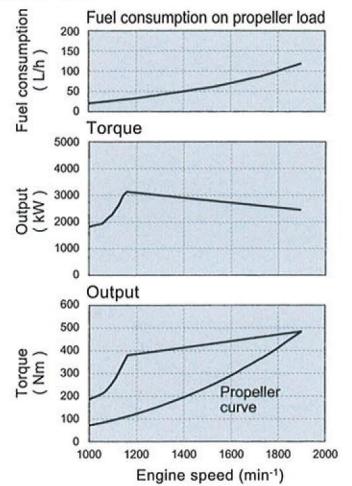

Performance Curves

6AYM-WST