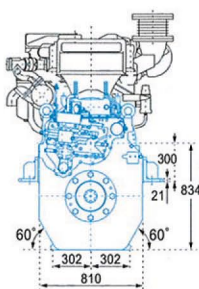

## Engine Specifications

Model	6AYM-WST	6AYM-WET
Type	4-cycle, Vertical, Turbo-charged diesel engine	
No. of cylinders	6 in-line	
Bore × stroke mm	155 × 180	
Displacement lit.	20.379	
Rated output kW(hp)/rpm	485 ( 659 ) / 1900	610 ( 829 ) / 1900
Fuel consumption gr/kW-hr	207	207
Direction of rotation	Counterclockwise viewed from stern ( crankshaft )	
Combustion system	Direct injection	
Cooling system	With Heat exchanger	
Lubricating system	Forced lubrication with gear pump	
Starting system	Electric starting motor ( DC 24V-8kW )	
Dry weight kg	2365	

## Marine Gear Specifications

Engine Model	6AYM-WST / WET															
Marine gear model	YX-181(WST only)			YX-180L(WST only)			YXH-240(WET only)			YXH-240L						
Type	Hydraulic multi-disc clutch															
Reduction ratio	2.08	2.55	3.03	3.50	4.00	4.54	1.95	2.27	2.56	3.03	3.48	4.89	5.36	5.91	6.57	6.95
Direction of rotation	Clockwise or Counterclockwise															
Dry weight kg	560			680			645			1240						

## Dimensions (Unit : mm)

Engine only / Front view

Engine only / Right side view

With YXH240L gearbox / Rear view

With YXH240L gearbox / Right side view

Photograph may show optional equipment.