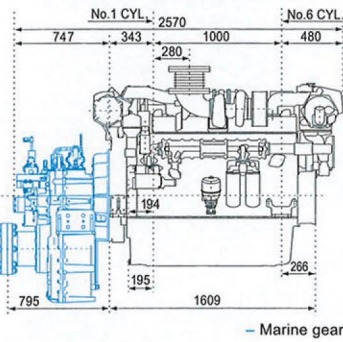

# 6AYM-WET

610kW [ 829mhp ]

Reliability,  
Efficiency, Innovation  
for Customers  
Dedicated to  
Maritime Activities.

Photograph may show optional equipment.

## Engine Specifications

Model	6AYM-WST	6AYM-WET
Type	4-cycle, Vertical, Turbo-charged diesel engine	
No. of cylinders	6 in-line	
Bore × stroke mm	155 × 180	
Displacement lit.	20.379	
Rated output kW(hp)/rpm	485 ( 659 ) / 1900	610 ( 829 ) / 1900
Fuel consumption gr/kW-hr	207	207
Direction of rotation	Counterclockwise viewed from stern ( crankshaft )	
Combustion system	Direct injection	
Cooling system	With Heat exchanger	
Lubricating system	Forced lubrication with gear pump	
Starting system	Electric starting motor ( DC 24V-8kW )	
Dry weight kg	2365	

## Marine Gear Specifications

Engine Model	6AYM-WST / WET															
Marine gear model	YX-181(WST only)			YX-180L(WST only)			YXH-240(WET only)			YXH-240L						
Type	Hydraulic multi-disc clutch															
Reduction ratio	2.08	2.55	3.03	3.50	4.00	4.54	1.95	2.27	2.56	3.03	3.48	4.89	5.36	5.91	6.57	6.95
Direction of rotation	Clockwise or Counterclockwise															
Dry weight kg	560			680			645			1240						

## Dimensions (Unit : mm)

Engine only / Front view

Engine only / Right side view

With YXH240L gearbox / Rear view

With YXH240L gearbox / Right side view

Photograph may show optional equipment.