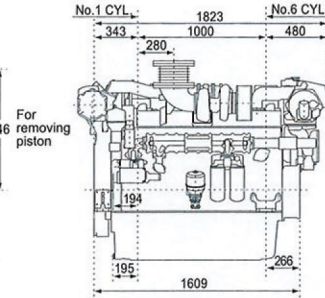

## Engine Specifications

Model	6AYM-WST	6AYM-WET
Type	4-cycle, Vertical, Turbo-charged diesel engine	
No. of cylinders	6 in-line	
Bore × stroke mm	155 × 180	
Displacement lit.	20.379	
Rated output kW(hp)/rpm	485 ( 659 ) / 1900	610 ( 829 ) / 1900
Fuel consumption gr/kW-hr	207	207
Direction of rotation	Counterclockwise viewed from stern ( crankshaft )	
Combustion system	Direct injection	
Cooling system	With Heat exchanger	
Lubricating system	Forced lubrication with gear pump	
Starting system	Electric starting motor ( DC 24V-8kW )	
Dry weight kg	2365	

## Marine Gear Specifications

Engine Model	6AYM-WST / WET															
Marine gear model	YX-181(WST only)			YX-180L(WST only)			YXH-240(WET only)			YXH-240L						
Type	Hydraulic multi-disc clutch															
Reduction ratio	2.08	2.55	3.03	3.50	4.00	4.54	1.95	2.27	2.56	3.03	3.48	4.89	5.36	5.91	6.57	6.95
Direction of rotation	Clockwise or Counterclockwise															
Dry weight kg	560			680			645			1240						

## Dimensions (Unit : mm)

Engine only / Front view

Engine only / Right side view

With YXH240L gearbox / Rear view

With YXH240L gearbox / Right side view

Photograph may show optional equipment.