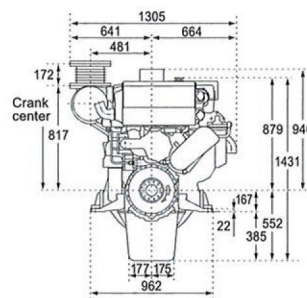

## Engine Specifications

Model	6AYM-WST	6AYM-WET
Type	4-cycle, Vertical, Turbo-charged diesel engine	
No. of cylinders	6 in-line	
Bore × stroke mm	155 × 180	
Displacement lit.	20.379	
Rated output kW(hp)/rpm	485 ( 659 ) / 1900	610 ( 829 ) / 1900
Fuel consumption gr/kW-hr	207	207
Direction of rotation	Counterclockwise viewed from stern ( crankshaft )	
Combustion system	Direct injection	
Cooling system	With Heat exchanger	
Lubricating system	Forced lubrication with gear pump	
Starting system	Electric starting motor ( DC 24V-8kW )	
Dry weight kg	2365	

## Marine Gear Specifications

Engine Model	6AYM-WST / WET															
Marine gear model	YX-181(WST only)			YX-180L(WST only)			YXH-240(WET only)			YXH-240L						
Type	Hydraulic multi-disc clutch															
Reduction ratio	2.08	2.55	3.03	3.50	4.00	4.54	1.95	2.27	2.56	3.03	3.48	4.89	5.36	5.91	6.57	6.95
Direction of rotation	Clockwise or Counterclockwise															
Dry weight kg	560			680			645			1240						

## Dimensions (Unit : mm)

Engine only / Front view

Engine only / Right side view

With YXH240L gearbox / Rear view

With YXH240L gearbox / Right side view

Photograph may show optional equipment.