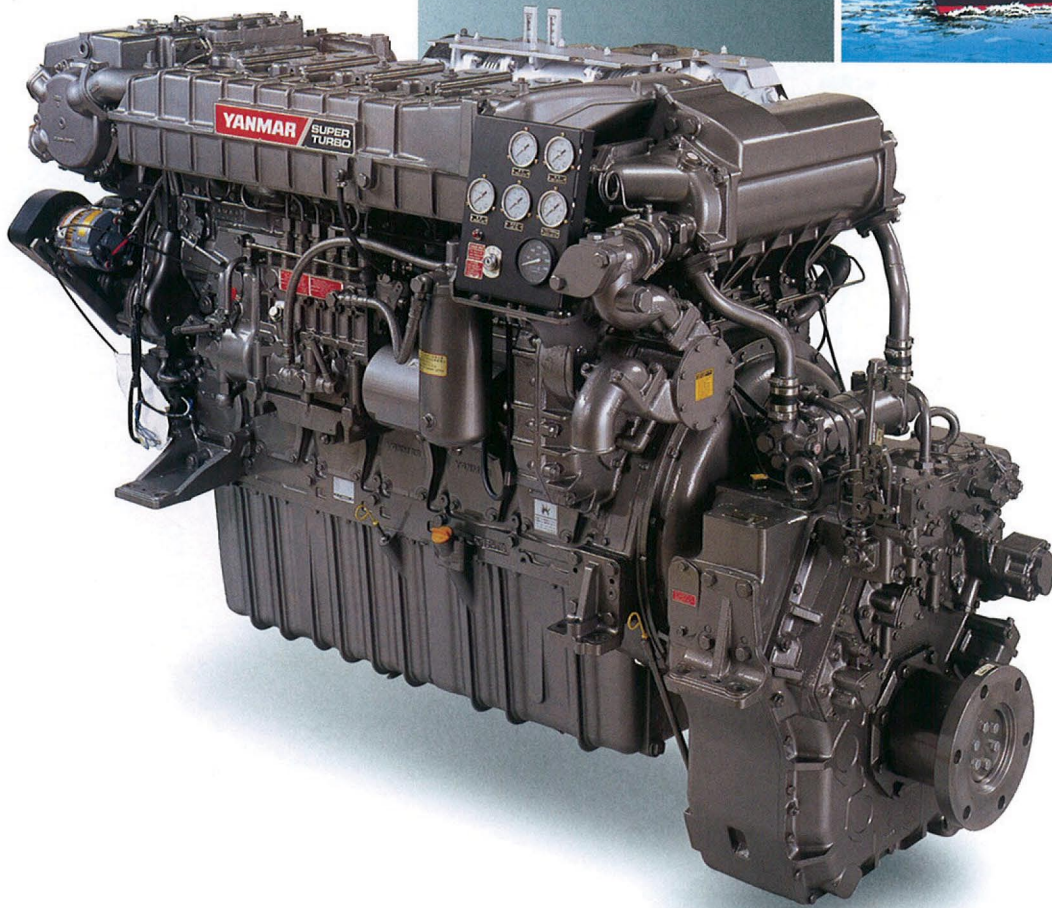

# 6AYM-WST

485kW [ 659mhp ]

# 6AYM-WET

610kW [ 829mhp ]

Reliability,  
Efficiency, Innovation  
for Customers  
Dedicated to  
Maritime Activities.

Photograph may show optional equipment.

## Engine Specifications

Model	6AYM-WST	6AYM-WET
Type	4-cycle, Vertical, Turbo-charged diesel engine	
No. of cylinders	6 in-line	
Bore × stroke mm	155 × 180	
Displacement lit.	20.379	
Rated output kW(hp)/rpm	485 ( 659 ) / 1900	610 ( 829 ) / 1900
Fuel consumption gr/kW-hr	207	207
Direction of rotation	Counterclockwise viewed from stern ( crankshaft )	
Combustion system	Direct injection	
Cooling system	With Heat exchanger	
Lubricating system	Forced lubrication with gear pump	
Starting system	Electric starting motor ( DC 24V-8kW )	
Dry weight kg	2365	

## Marine Gear Specifications

Engine Model	6AYM-WST / WET															
Marine gear model	YX-181(WST only)			YX-180L(WST only)			YXH-240(WET only)			YXH-240L						
Type	Hydraulic multi-disc clutch															
Reduction ratio	2.08	2.55	3.03	3.50	4.00	4.54	1.95	2.27	2.56	3.03	3.48	4.89	5.36	5.91	6.57	6.95
Direction of rotation	Clockwise or Counterclockwise															
Dry weight kg	560			680			645			1240						