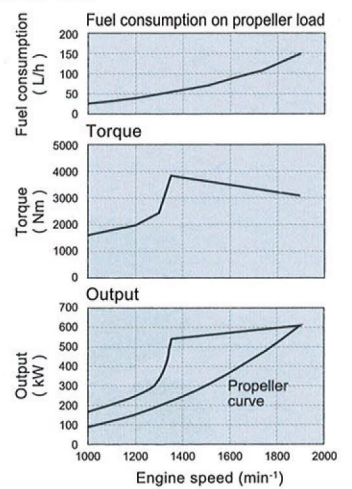

6AYM-WET

Authorised Distributor:

PANSAR

Pansar Company Sdn. Bhd. (50977M)

Wisma Pansar, 23-27 Jalan Bengkel, P.O.Box 319, 96007 Sibu, Sarawak.

T +6084-333 366 F +6084-314 555 E marine.industrial@pansar.com.my W pansar.com.my

Kuala Lumpur Regional Office

No. 7 Jalan Astaka, U8/84, Bukit Jelutong Industrial Park, Seksyen U8, 40150 Shah Alam, Selangor.

T +603-7845 3366 F +603-7846 9031

Kuala Lumpur +603-7845 3366 **Johor Bahru** +607-364 5049 **Muar** +606-951 0386 **Ipoh** +605-282 6382 **Penang** +604-530 2417

Sibu +6084-322 022 **Kuching** +6082-244 155 **Bintulu** +6086-331 720 **Miri** +6085-424 716 **Kota Kinabalu** +6088-218 811

Sandakan +6089-217 799 **Tawau** +6089-776 355 **Lahad Datu** +6089-886 355 **Brunei** +673-223 3641 **Singapore** +65-6353 3933

Powered by **YANMAR**